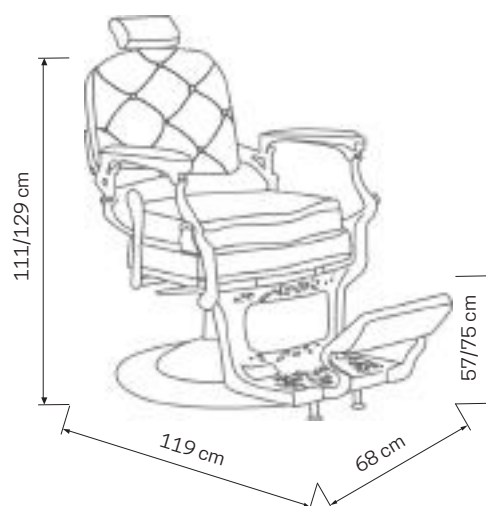

• **POLTRONA BARBER
CHESTER GREY BRUSHED**

COD. AR9902GB

€ 1490,00

- Schienale reclinabile fino a 180° | Poggiatesta regolabile in altezza | Regolazione altezza seduta con sistema idraulico | Poggiapiedi

• **CHESTER BARBER CHAIR
GREY BRUSHED**

- Reclining backrest up to 180° | Height-adjustable headrest | Seat height adjustment with hydraulic system | Footrest

• **POLTRONA BARBER
CHESTER BRONZE**

COD. AR9902B

€ 1590,00

- Schienale reclinabile fino a 180° | Poggiatesta regolabile in altezza | Regolazione altezza seduta con sistema idraulico | Poggiapiedi

• **CHESTER BARBER CHAIR
GREY BRUSHED**

- Reclining backrest up to 180° | Height-adjustable headrest | Seat height adjustment with hydraulic system | Footrest