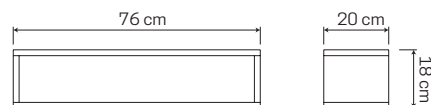

• **110 MIRROR
WITH OPEN COMPARTMENT**

> Measurements: H 128 x L 76 x D 22
Mirror measures: H 110 X L 56 cm