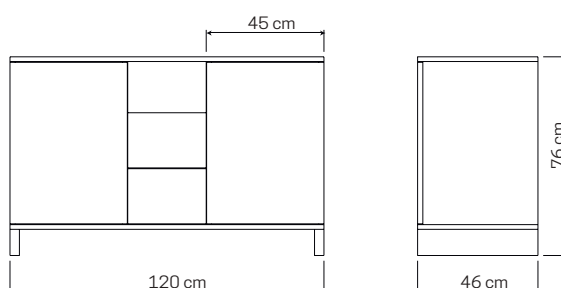

Push to Open System

Made in Italy

• **MOBILE 120 TERRA**

COD. AR0954
€ 699,90

 Bianco + Rovere

> A 76 X L 120 X P 46 cm
Push to open sistema apertura premi/apri
 Accessori esclusi

• **CABINET 120 FLOOR**

> H 76 X W 120 X D 46 cm
Push to open system
 Accessories excluded