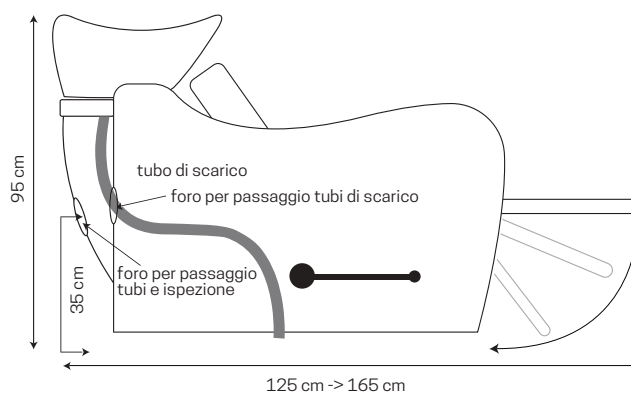

• **LAVATESTA VIRGINIA**

COD. AR0985
€ 1050,00

> Schienale reclinabile | Dosatore Caldo/Freddo | Salva bordo in silicone | Vasca in ceramica | Misure: A 100 x L 60 x P 120 cm

• **VIRGINIA HAIR WASH**

> Reclining backrest | Dispenser Hot / Cold | Silicone edge | Ceramic basin | Sizes: H 100 x W 60 x D 120 cm