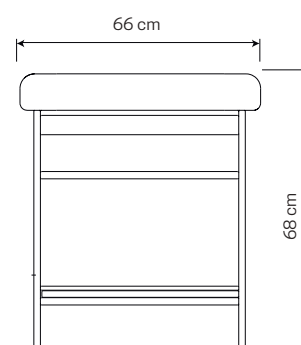

• LETTINO SPA THERMAL

€ 799,90

- Lettino fisso in legno | Poggiatesta | Foro per il viso | Schienale reclinabile | Colore bianco | Lunghezza: 183 cm | Larghezza: 66 cm | Altezza: 76 cm | Peso max supportato: 250 kg | Spessore materassino: 8,5 cm | Peso lettino: 42 kg

• SPA THERMAL BED

- Fixed wooden bed | Face hole | Reclinable backrest | White color | Length: 183 cm | Width: 66 cm | Height: 68 cm | Max weight supported: 250 kg | Mat thickness: 8.5 cm | bed weight: 42 kg

COD. AR0950BW

Black Walnut

COD. AR0950

Rovere