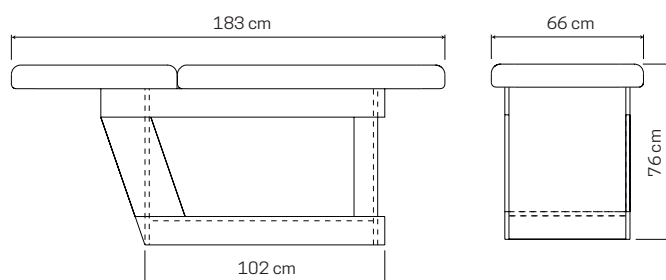

• **M-DESIGN BED**

- 2-section wooden bed in white and oak design by melcap with a very stable structure. Length 183 cm height 76 cm with a base of 102 cm. Adjustable backrest inclination. Equipped with face hole and headrest cushion. High quality, easy to clean white PVC coating. Max load 250 kg.