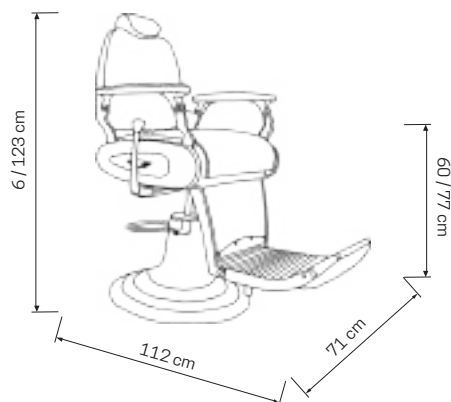

● **BARBER CHAIR DAKOTA**

- Reclining back up to 180° | Headrest adjustable in height | Seat height adjustment with hydraulic system | footrest | Steel base |

• POLTRONA MADISON MARRONE

COD. AR0947M

€ 1490,00