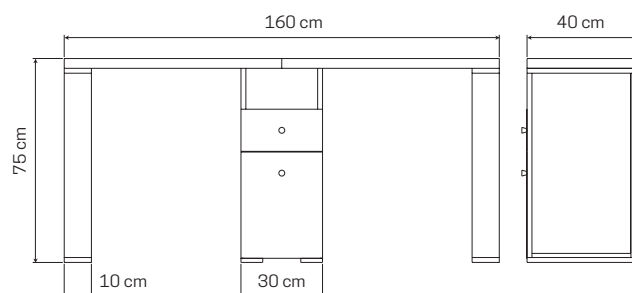

- > Practical and comfortable reconstruction table | Column with exposed shelf | 1 drawer and one door | Double worktop. Measurements: H 75 X W 160 X D 40 cm

Made in Italy

• **TAVOLO RICOSTRUZIONE UNGHIE**