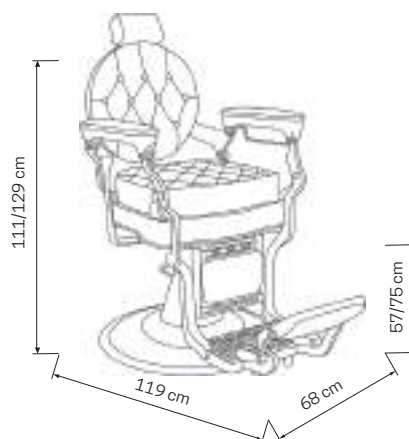

• POLTRONA BARBER ST LOUISE NERA

COD. AR0986N

€ 1540,00

- Schienale reclinabile fino a 180° | Poggiatesta regolabile in altezza | Regolazione altezza seduta con sistema idraulico | Poggiapiedi

• BLACK BARBER CHAIR ST LOUISE

- Reclining back up to 180° | Headrest adjustable in height | Seat height adjustment with hydraulic system | footrest

Leva per
l'inclinazione
dello schienale

Poggiapiedi
con cuscino

Base d'appoggio
in acciaio

• POLTRONA BARBER ST LOUISE MARRONE

COD. AR0986

€ 1540,00

- Schienale reclinabile fino a 180° | Poggiatesta regolabile in altezza | Regolazione altezza seduta con sistema idraulico | Poggiapiedi

• BROWN BARBER CHAIR ST LOUISE

- Reclining back up to 180° | Headrest adjustable in height | Seat height adjustment with hydraulic system | footrest

Leva per
l'inclinazione
dello schienale

Poggiapiedi
con cuscino

Base d'appoggio
in acciaio