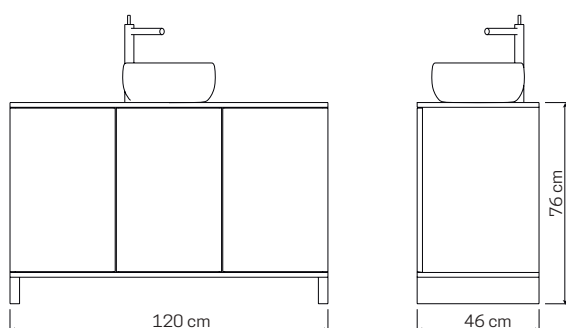

• **FLOOR CABINET 3 DOORS**

> H 76 X W 120 X D 46 cm
Push to open system
Accessories excluded

Push to Open System

Made in Italy