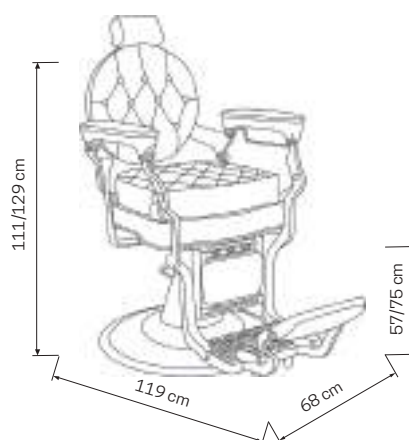

• POLTRONA BARBER ST LOUISE NERA

COD. AR0986N

€ 1540,00

- Schienale reclinabile fino a 180° | Poggiatesta regolabile in altezza | Regolazione altezza seduta con sistema idraulico | Poggiapiedi

• BLACK BARBER CHAIR ST LOUISE

- Reclining back up to 180° | Headrest adjustable in height | Seat height adjustment with hydraulic system | footrest