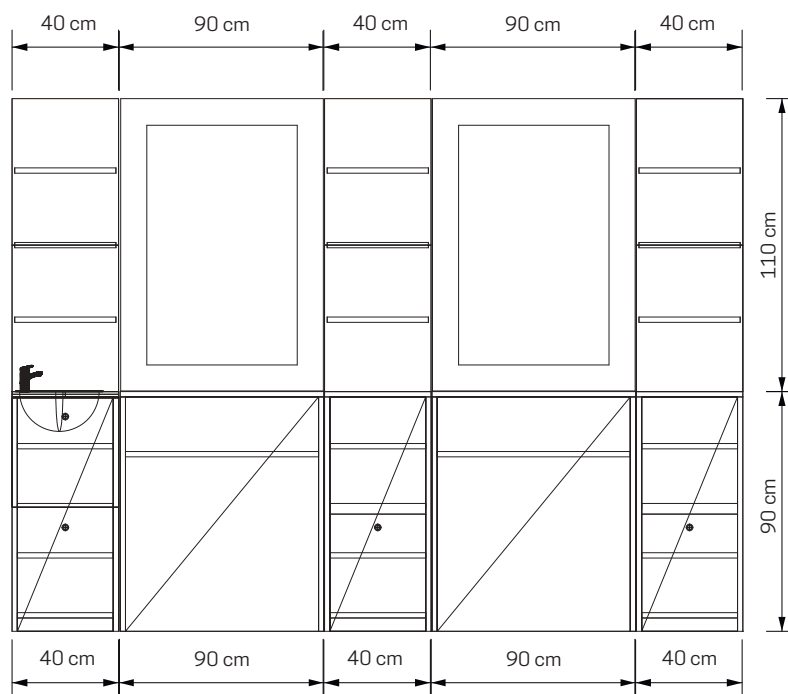

**BARBER STATION
DOPPIA PREDISPOSIZIONE LEVELLO**

COD. AR0918DP

COLORE DISPONIBILE:

Rovere Naturale

Nero Frassino

€ 5250,00

> Composizione come da foto
Accessori esclusi
A 200 X L 300 X P 40 cm

- # AR0919P 2 PZ pannello 3 ripiani
- AR0923P 1 PZ mobile pensile con anta
- AR0921P 2 PZ pannello specchio
- AR0920P 2 PZ mobile con anta e vano a giorno
- AR0927P 1 PZ mobile con due ante
- AR0922P 2 PZ mobile centrale