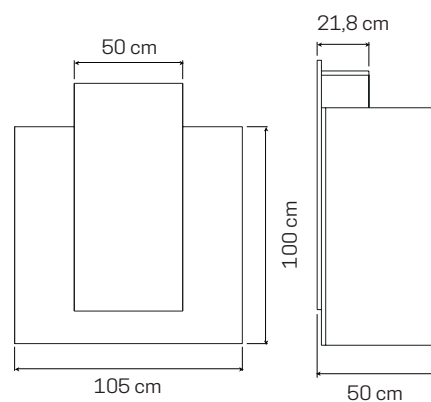

• RECEPTION DESK

- Reception desk with 2 drawers (one with lock), one door, one open area with shelf. Measurements: H 120 X W 105 X D 50 cm