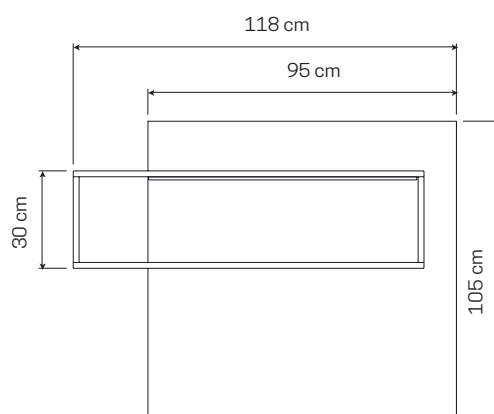

• **BANCO RECEPTION
CON VANO A GIORNO**
€ 1850,00

➤ Banco reception con vano illuminato a Led | Misure vano: A 30 X L 108 X P 20 cm | Misure: A 105 X L 118 X P 68 cm

• **RECEPTION DESK
WITH OPEN
COMPARTMENT**

➤ Reception desk with LED illuminated compartment | Compartment sizes: H 30 X W 108 X D 20 cm | sizes: H 105 X W 118 X D 68 cm

VANO CON
ILLUMINAZIONE
A LED

Made in Italy

Bianco + Rovere

COD. AR0930R

Bianco + Nero Frassino

COD. AR0930N

Bianco

COD. AR0930B