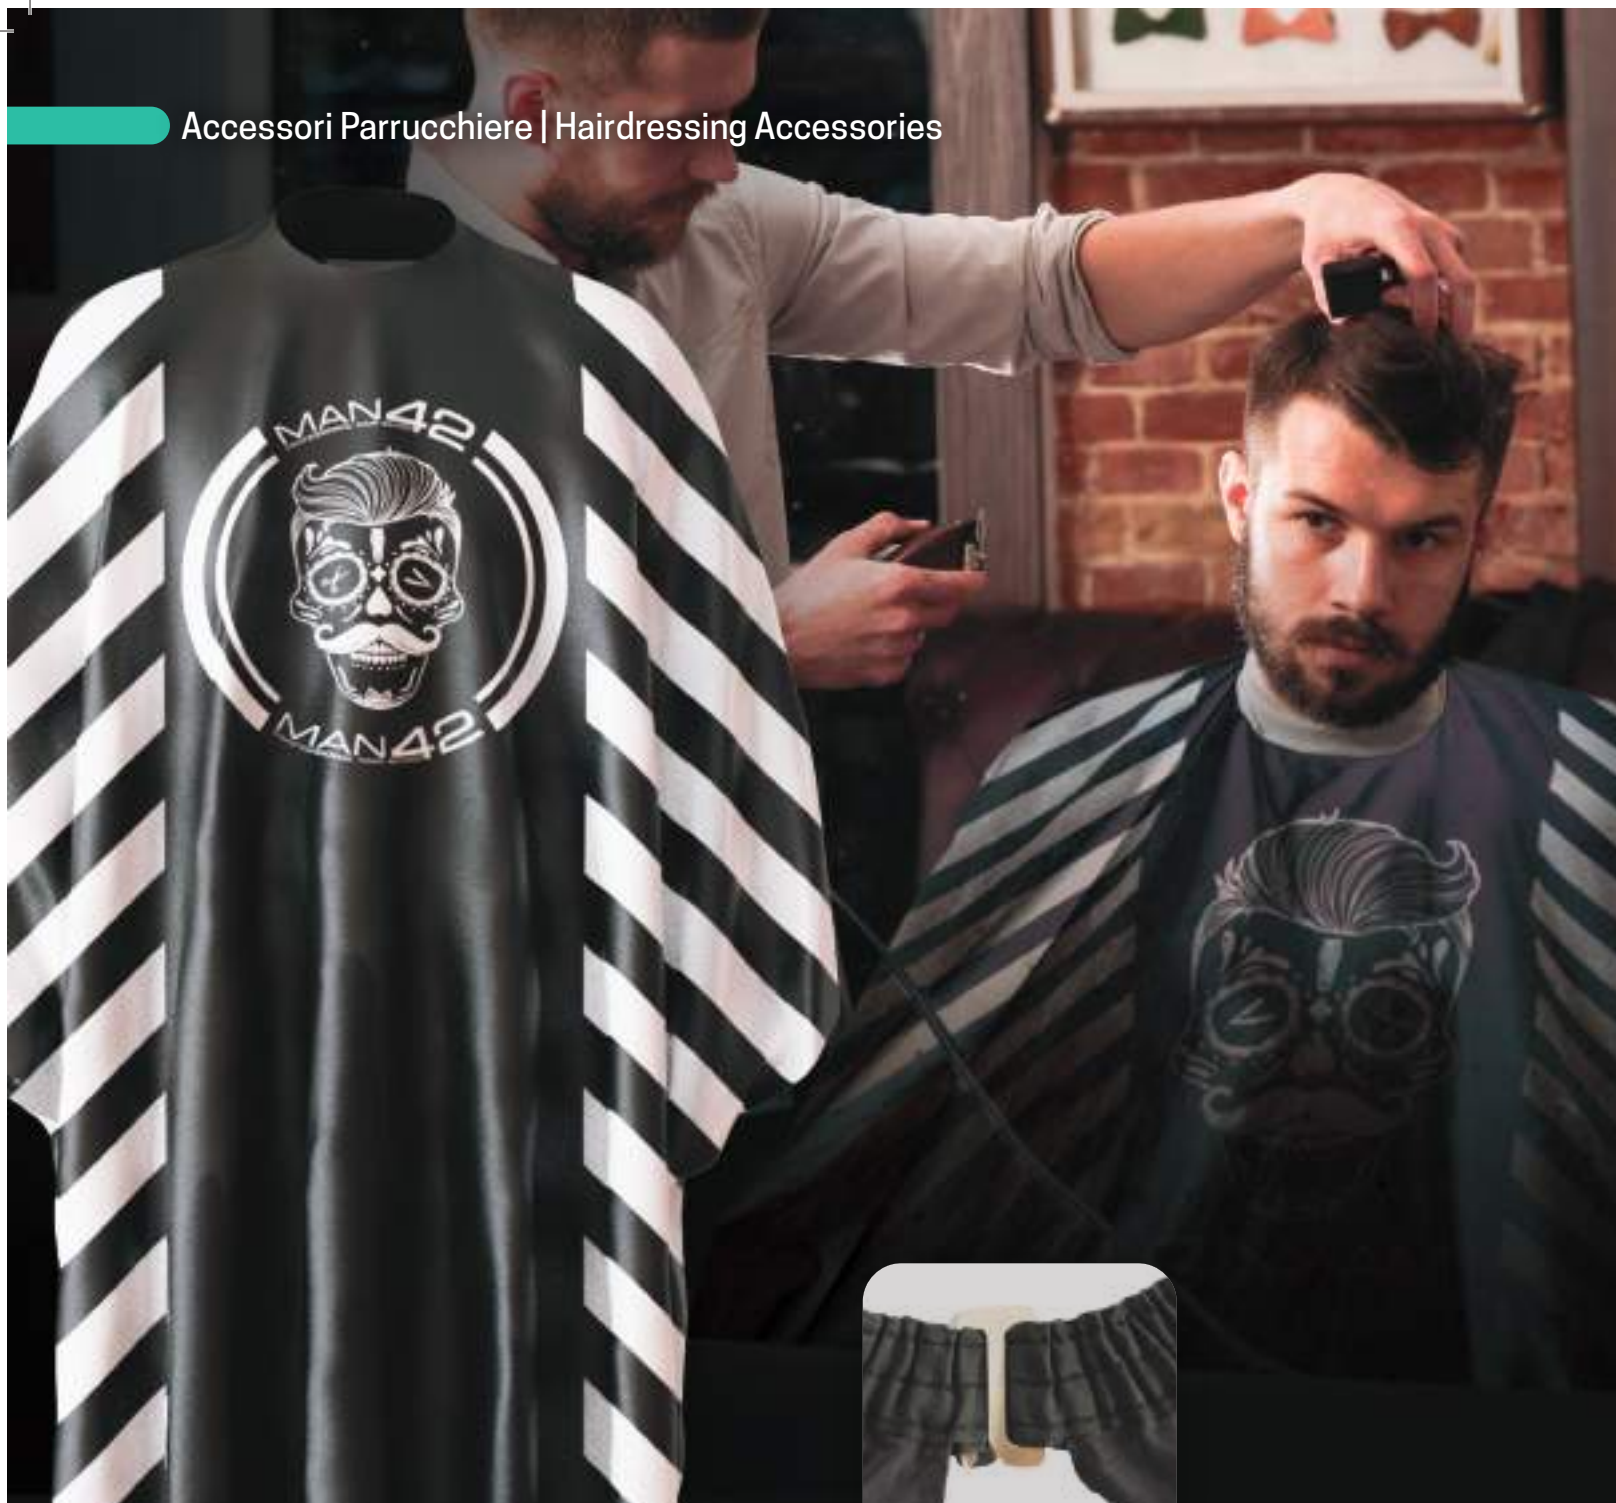

COD. MS0338B

• **MANTELLA PIEGA IN MICROFIBRA**

COD. MS0341

€ 6,90

> Mantella in microfibra per acconciature | Chiusura con clip in plastica | Misure: 87 x 47 cm

• **MICROFIBER CAPE FOR HAIRSTYLES**

> Microfiber cape for hairstyles
Close with plastic clips
Measure: 87 x 47 cm