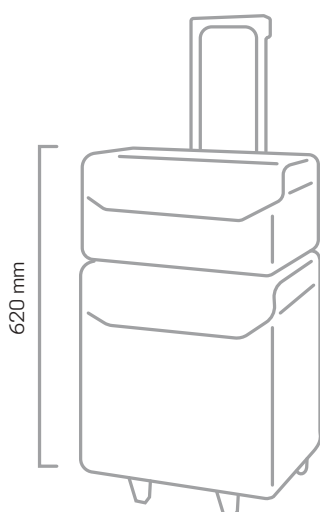

TROLLEY BAG MAKE UP 2.1

COD. TY0431

€ 249,90

- > Borsa trolley morbida make up | composta da due borse separabili | Misure borsa grande: A 420 x L 400 x P 280 mm | Misure borsa piccola: A 200 x L 400 x P 280 mm

MAKE UP 2.1 TROLLEY BAG

- > Soft make up trolley bag | consisting of two separable bags | Big bag dimensions: H 420 x W 400 x D 280 mm | Small bag dimensions: H 200 x W 400 x D 280 mm