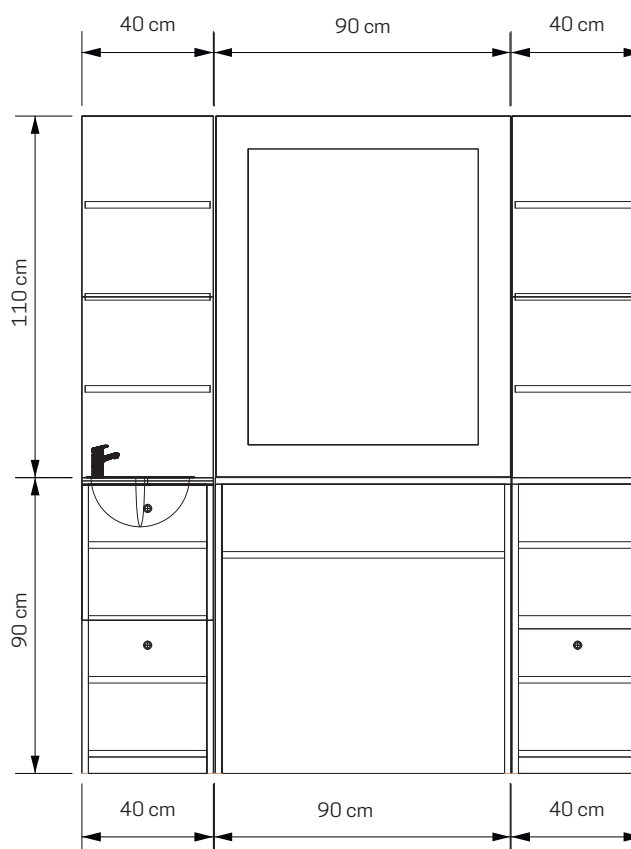

BARBER STATION PREDISPOSIZIONE LAVELLO

COD. AR0918

€ 2990,00

COLORE DISPONIBILE:

Rovere Naturale Nero Frassino

- > Composizione come da foto
- Accessori esclusi
- A 200 X L 170 X P 40 cm

- # AR0919P 2 PZ pannello 3 ripiani
- AR0921P 1 PZ pannello specchio
- AR0920P 1 PZ mobile con anta e vano a giorno
- AR0927P 1 PZ mobile con due ante
- AR0922p 1 PZ mobile centrale