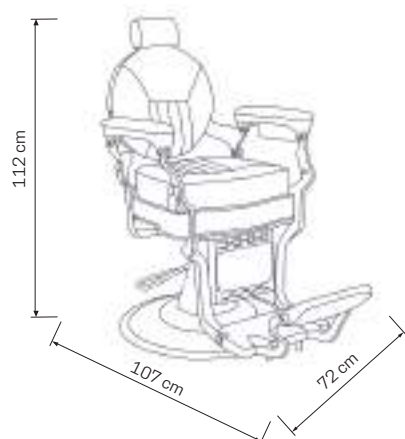

● **POLTRONA BARBER WHITE/BURGI**

COD. AR0952B
€ 1590,00

- Schienale reclinabile fino a 180° | Poggiatesta regolabile in altezza | Regolazione altezza seduta con sistema idraulico | Poggiapiedi

● **BARBER CHAIR WHITE / BURGI**

- Reclining back up to 180° | Headrest adjustable in height | Seat height adjustment with hydraulic system | footrest