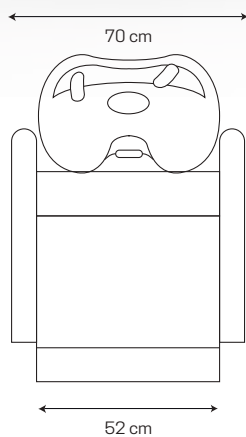

• **POLTRONA
LAVATESTA CHESTER**

NEW

COD. AR9901

€ 1050,00

➤ Poltrona Lavatesta con alzata gambale | miscelatore caldo/freddo | vasca in ceramica.

• **CHESTER HAIR WASH**

➤ Shampoo chair with leg rest elevation | hot/cold mixer | ceramic basin.