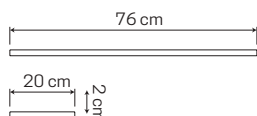

• **SPECCHIO 90
CON MENSOLA**
COD. AR0934N
€ 345,00

> A 113 x L 76 x P 22 cm