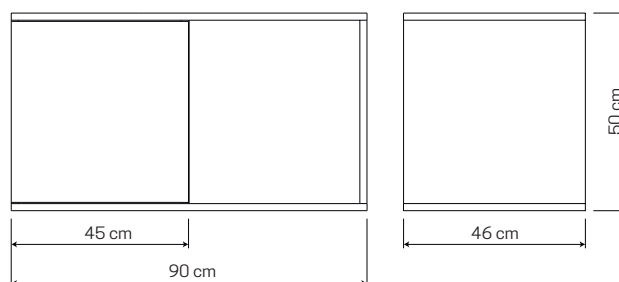

➤ H 50 X W 90 X D 46 cm

Push to open system
Accessories excluded

Bianco + Rovere

Made in Italy

Push to Open
System**MISCELATORE
MOBILE SPA**# **COD. MSE3333****€ 199,90**

A 28,2 cm

**LAVABO DA APPOGGIO
IN CERAMICA**# **COD. VSA3332****€ 194,90**Diametro 40 cm | Altezza 13 cm
Accessori esclusi**COUNTERTOP
CERAMIC WASHBASIN**