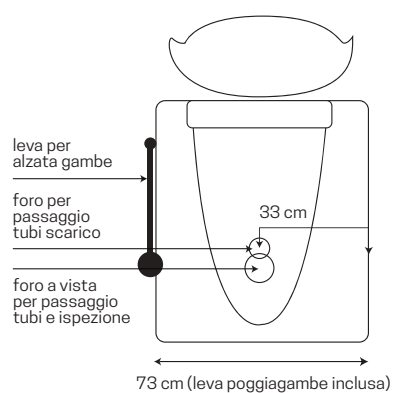

• **LAVATESTA VIRGINIA**

COD. AR0985
€ 1050,00

> Schienale reclinabile | Dosatore Caldo/Freddo | Salva bordo in silicone | Vasca in ceramica | Misure: A 100 x L 60 x P 120 cm

• **VIRGINIA HAIR WASH**

> Reclining backrest | Dispenser Hot / Cold | Silicone edge | Ceramic basin | Sizes: H 100 x W 60 x D 120 cm