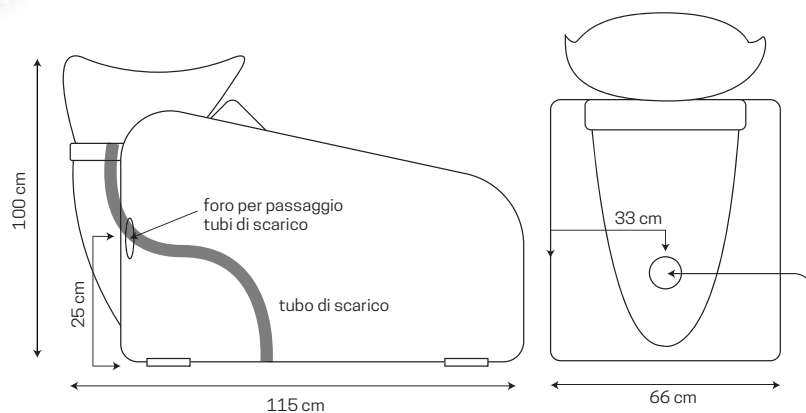

per accedere al foro per tubi scarico,
smontare la scocca in plastica