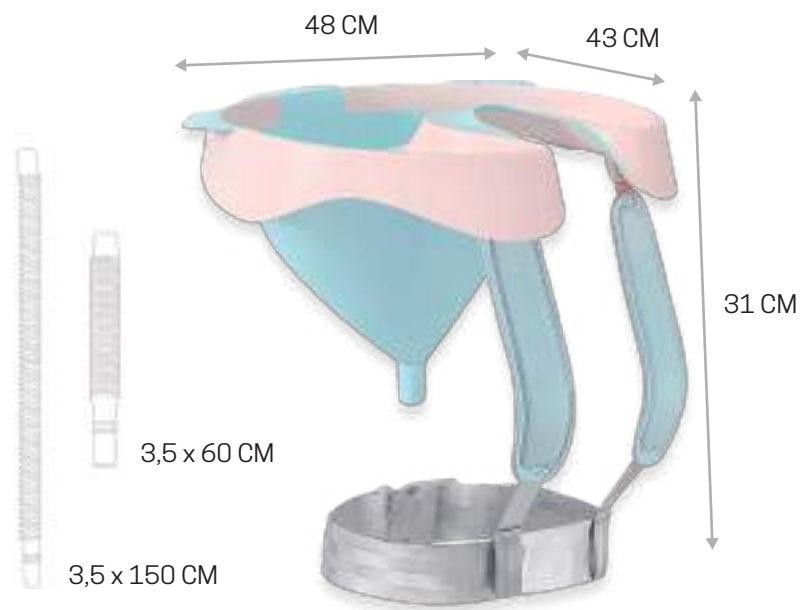

LAVATESTA FLEX

COD. LV3323

€ 45,90

15s 2p

- Lavatesta flessibile con tubo di scarico | Pieghevole | Salvaspazio | Indossabile come uno zaino | ideale ed adattabile ad ogni esigenza, disabilità e mobilità ridotta.

FLEX HAIR WASH

- Flexible hair wash with drain hose | Foldable | Space saving | Wearable like a backpack | ideal and adaptable to every need, disability and reduced mobility.