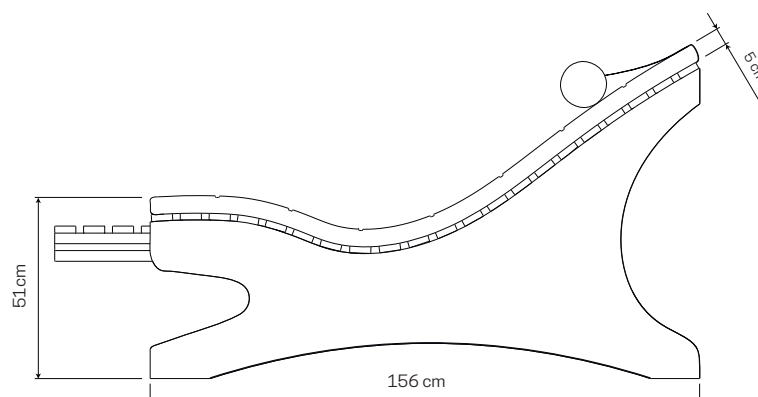

• LETTINO CHAISE LOUNGE

€ 750,00

- Il massimo comfort per momenti di relax e bellezza. Questi particolari chaise lounge sono forniti di materassino imbottito perfetto per trattamenti estetici, massaggi e altro ancora. Un'esperienza di puro benessere.

• CHAISE LOUNGE BED

- Greatest comfort for relax and beauty moments. These particular chaise lounge are equipped with a padded mattress perfect for beauty treatments, massages and more. An experience of pure well-being.