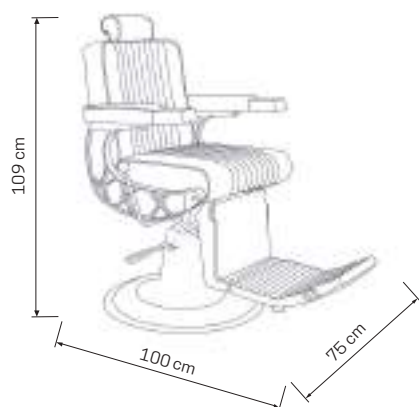

• POLTRONA MADISON MARRONE

COD. AR0947M

€ 1490,00

- Schienale reclinabile fino a 180° | Poggiatesta regolabile in altezza | Regolazione altezza seduta con sistema idraulico | Poggiapiedi | Base in acciaio

• BLACK MADISON CHAIR BROWN

- Reclining back up to 180 ° | Headrest adjustable in height | Seat height adjustment with hydraulic system | footrest | Steel base