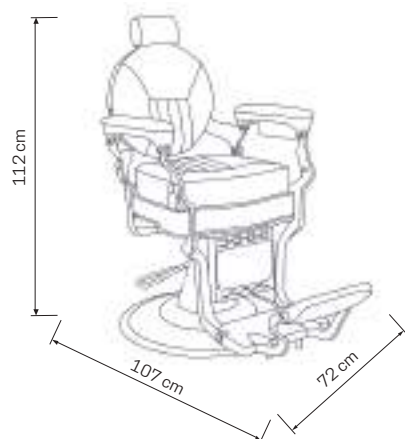

● **WHITE BARBER CHAIR**

- Reclining back up to 180° | Headrest adjustable in height | Seat height adjustment with hydraulic system | footrest